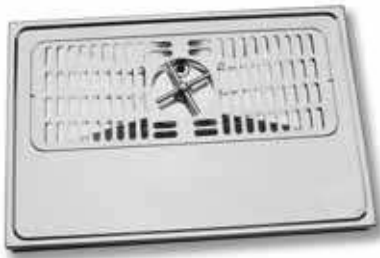

Basi raccogli gocce

drip tray bases

| | ACCIAIO INOX LUCIDO polished stainless steel | CON GRIGLIA with grid | RAGGIO DI SOLE with sunray design | SCARICO drain | SB glass freshener | BASE / mm | ALTEZZA / mm height / mm |
|------------------|---|--------------------------|--------------------------------------|------------------|-----------------------|-----------|-----------------------------|
| RGGISB25040040 | ● | ● | | ● | ● | 250x400 | 40 |
| RGGI40040040 | ● | ● | | ● | | 400x400 | 50 |
| RGGISB40040040 | ● | ● | | ● | ● | 400x400 | 40 |
| RGGI50040040 | ● | ● | | ● | | 500x400 | 40 |
| RGGISB50040040 | ● | ● | | ● | ● | 500x400 | 50 |
| RGGI60040040 | ● | ● | | ● | | 600x400 | 50 |
| RGGISB60040040 | ● | ● | | ● | ● | 600x400 | 40 |
| RGGI70040040 | ● | ● | | ● | | 700x400 | 40 |
| RGGISB70040040 | ● | ● | | ● | ● | 700x400 | 50 |
| RGGI60050050 | ● | ● | | ● | | 600x500 | 50 |
| RGGISB60050050 | ● | ● | | ● | ● | 600x500 | 50 |
| RGGI80050050 | ● | ● | | ● | | 800x500 | 50 |
| RGGISB80050050 | ● | ● | | ● | ● | 800x500 | 50 |
| RGGI100050050 | ● | ● | | ● | | 1000x500 | 50 |
| RGGISB100050050 | ● | ● | | ● | ● | 1000x500 | 50 |
| RGRSI60050050 | ● | | ● | ● | | 600x500 | 50 |
| RGRSISB60050050 | ● | | ● | ● | ● | 600x500 | 50 |
| RGRSI70050050 | ● | | ● | ● | | 700x500 | 50 |
| RGRSISB70050050 | ● | | ● | ● | ● | 700x500 | 50 |
| RGRSI80050050 | ● | | ● | ● | | 800x500 | 50 |
| RGRSISB80050050 | ● | | ● | ● | ● | 800x500 | 50 |
| RGRSI100050050 | ● | | ● | ● | | 1000x500 | 50 |
| RGRSISB100050050 | ● | | ● | ● | ● | 1000x500 | 50 |
| RGRSI120050050 | ● | | ● | ● | | 1200x500 | 50 |
| RGRSISB120050050 | ● | | ● | ● | ● | 1200x500 | 50 |